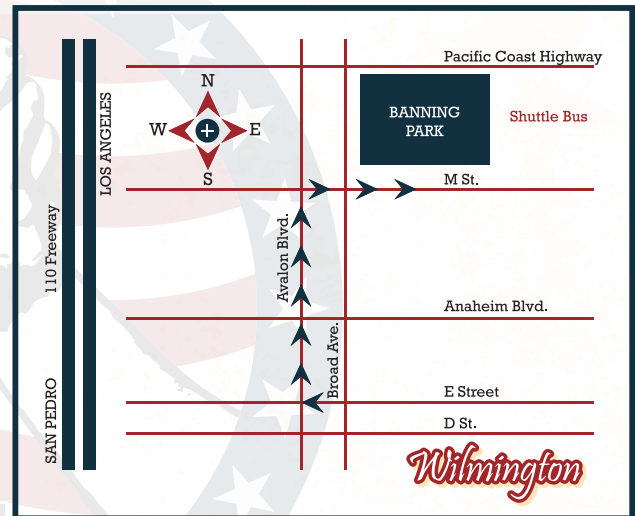

# UNION PROUD UNION STRONG

**MARCH STARTS AT: BROAD & E. ST. IN WILMINGTON**

**LA MARCHA COMIENZA EN: BROAD Y E. ST EN WILMINGTON**

**ASSEMBLY BEGINS AT 8 AM | MARCH DEPARTS AT 10 AM**

**FORMACION EMPIEZA 8 AM | LA MARCHA SALE 10 AM**

**RALLY AT BANNING PARK AT 12 PM | SPEAKERS, MUSIC,  
SHUTTLE BUSES, HOT DOGS, SOFT DRINKS, & MORE!**

**RENUNION EN BANNING PARK 12 PM | VOCEROS, MUSICA,  
AUTOBUSES DE TRANSPORTE, HOT DOGS, SODAS, Y MUCHO MAS!**